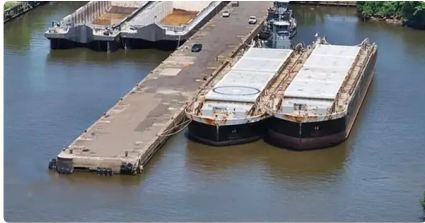

id 5713

2-

5713

ABS

1984

\$3,800,000

2022-03-24

[Mathew Moen \(Ship World Brokerage\)](#)