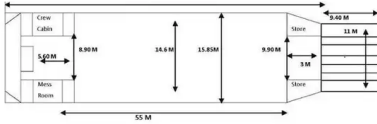

id 6485

[70.52m](#)

6485
IACS
2015
\$2,400,000
2022-10-28
SeaBoats

DWT	2000	(LOA),	70.52
GRT	961	,	2.7
NRT	289		

Yanmar 6 AYM-WET 829HP

76